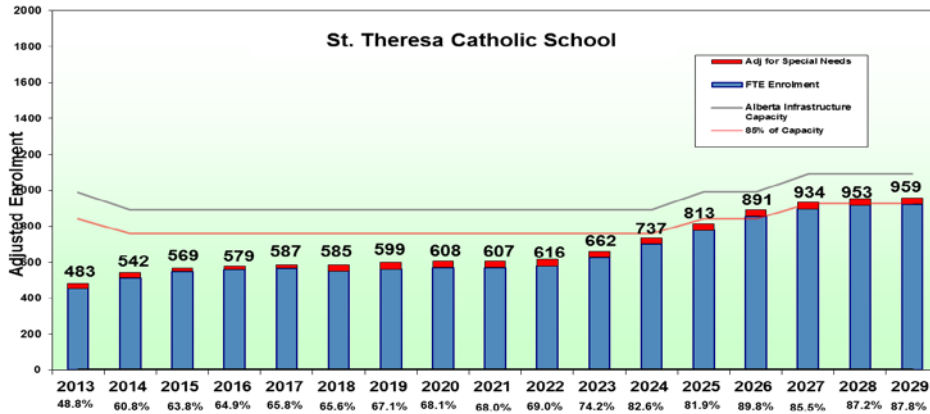

Option One

K-4 English Boundaries

5-8 English Boundaries

Enrollment Projections

Option One

Notes:
 - Enrolment projections at September 30, 2017
 - % indicates Utilization Rate of Building

Notes:
 - Enrolment projections at September 30, 2017
 - % indicates Utilization Rate of Building

Option One

Notes:
 - Enrolment projections at September 30, 2017
 - % indicates Utilization Rate of Building

Notes:
 - Enrolment projections at September 30, 2017
 - % indicates Utilization Rate of Building
 - 4 modulars added 2025 and 4 added in 2027