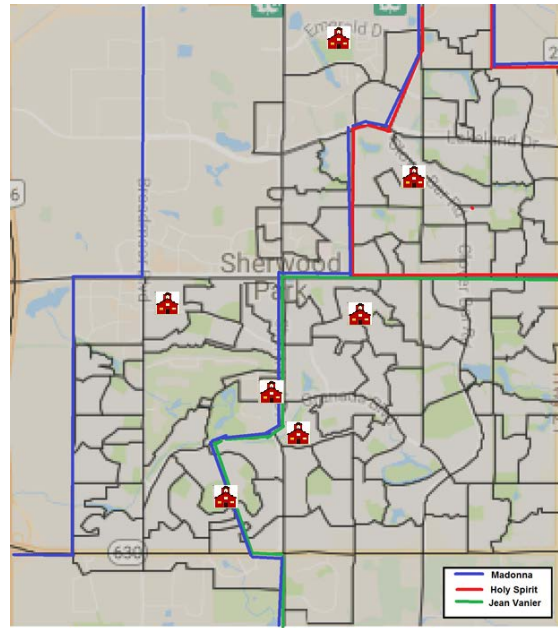

Sherwood Park Reconfiguration

Option 1

School	Grade	Boundary Change
École Père Kenneth Kearns Catholic Elementary School	K-4 French	Status Quo
Madonna Catholic School	K-4	Add Summerwood North and HS Rural,
Holy Spirit Catholic School (HS)	K-8	Subtract Summerwood North and Rural
Jean Vanier Catholic School	K-4 English K-4 Ukrainian	Status Quo
St. Theresa Catholic School	5-8 English 5-8 Ukrainian	Status Quo
École Our Lady of Perpetual Help Catholic School	5-8 French	Status Quo
Archbishop Jordan Catholic School	9-12	Status Quo

Option One

K-4 English Boundaries

5-8 English Boundaries

Enrollment Projections

Option One

Notes:
 - Enrolment projections at September 30, 2017
 - % indicates Utilization Rate of Building

Notes:
 - Enrolment projections at September 30, 2017
 - % indicates Utilization Rate of Building