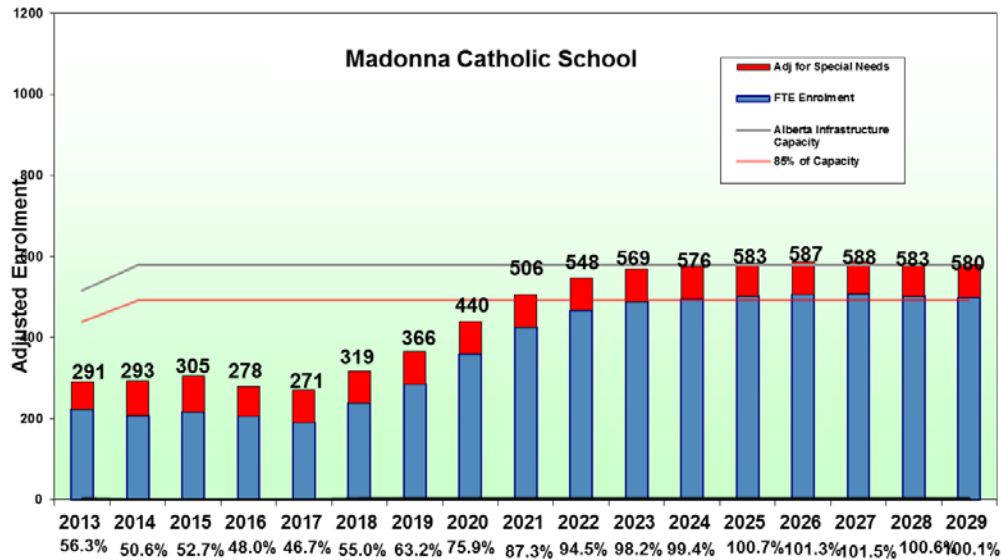

Option One

K-4 English Boundaries

5-8 English Boundaries

Enrollment Projections

Option One

Notes:
 - Enrolment projections at September 30, 2017
 - % indicates Utilization Rate of Building

Notes:
 - Enrolment projections at September 30, 2017
 - % indicates Utilization Rate of Building

Option One

Notes:
 - Enrolment projections at September 30, 2017
 - % indicates Utilization Rate of Building

Notes:
 - Enrolment projections at September 30, 2017
 - % indicates Utilization Rate of Building
 - 4 modulars added 2025 and 4 added in 2027