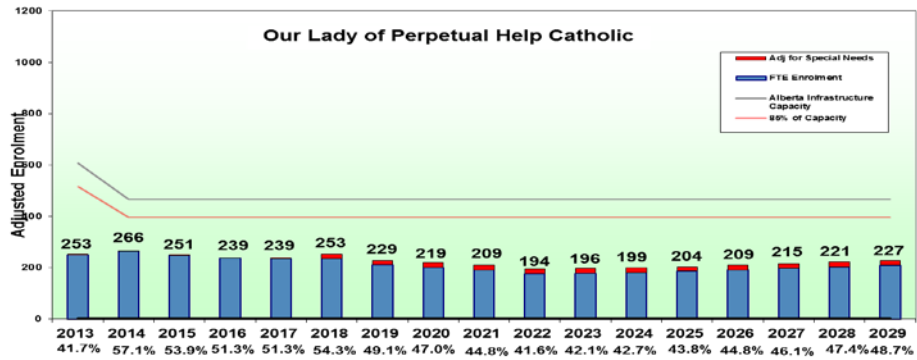

Option One

K-4 English Boundaries

5-8 English Boundaries

Enrollment Projections

Option One

Notes:
 - Enrolment projections at September 30, 2017
 - % indicates Utilization Rate of Building

Notes:
 - Enrolment projections at September 30, 2017
 - % indicates Utilization Rate of Building

Option One

Notes:
 - Enrolment projections at September 30, 2017
 - % indicates Utilization Rate of Building

Notes:
 - Enrolment projections at September 30, 2017
 - % indicates Utilization Rate of Building
 - 4 modulars added 2025 and 4 added in 2027