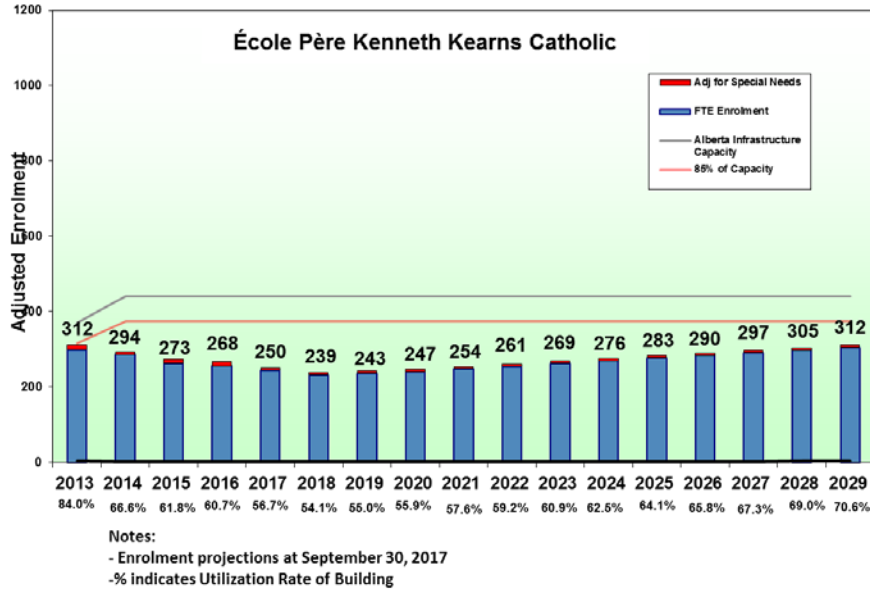

Option One

K-4 English Boundaries

5-8 English Boundaries

Enrollment Projections

Option One

Notes:
 - Enrolment projections at September 30, 2017
 - % indicates Utilization Rate of Building

Notes:
 - Enrolment projections at September 30, 2017
 - % indicates Utilization Rate of Building

Option One

Notes:
 - Enrolment projections at September 30, 2017
 - % indicates Utilization Rate of Building

Notes:
 - Enrolment projections at September 30, 2017
 - % indicates Utilization Rate of Building
 - 4 modulars added 2025 and 4 added in 2027