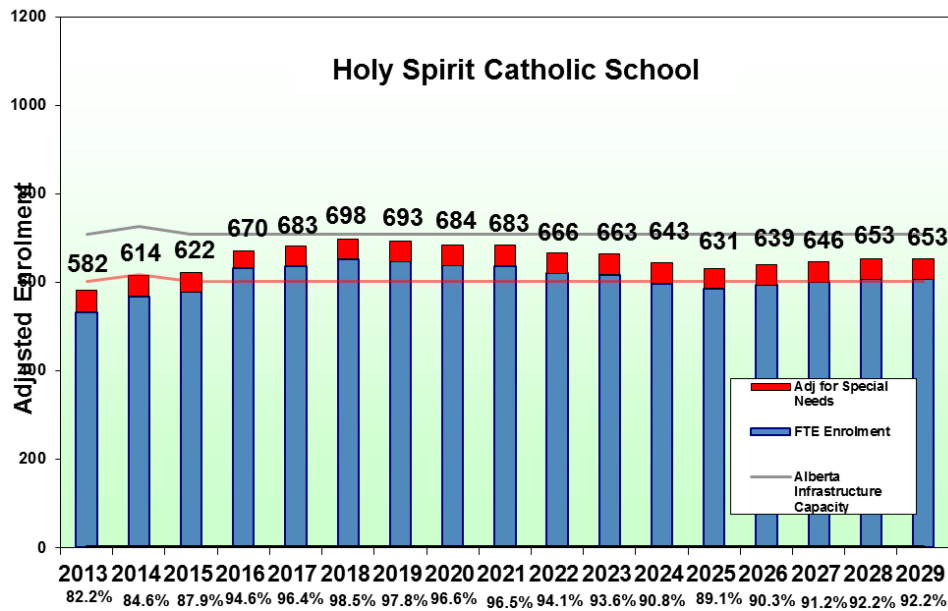

Option One

K-4 English Boundaries

5-8 English Boundaries

Enrollment Projections

Option One

Notes:
 - Enrolment projections at September 30, 2017
 - % indicates Utilization Rate of Building

Notes:
 - Enrolment projections at September 30, 2017
 - % indicates Utilization Rate of Building

Option One

Notes:
 - Enrolment projections at September 30, 2017
 - % indicates Utilization Rate of Building

Notes:
 - Enrolment projections at September 30, 2017
 - % indicates Utilization Rate of Building
 - 4 modulars added 2025 and 4 added in 2027