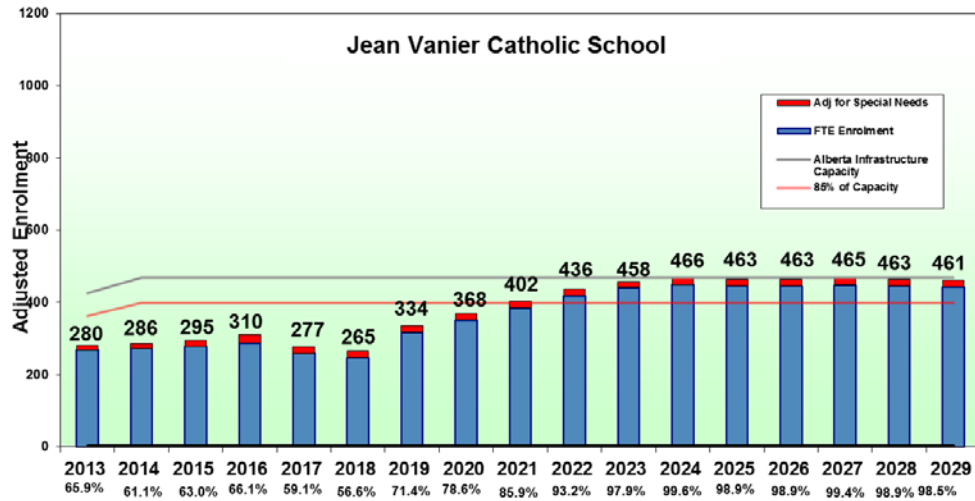

Option One

K-4 English Boundaries

5-8 English Boundaries

Enrollment Projections

Option One

Notes:
 - Enrolment projections at September 30, 2017
 - % indicates Utilization Rate of Building

Notes:
 - Enrolment projections at September 30, 2017
 - % indicates Utilization Rate of Building

Option One

Notes:
 - Enrolment projections at September 30, 2017
 - % indicates Utilization Rate of Building

Notes:
 - Enrolment projections at September 30, 2017
 - % indicates Utilization Rate of Building
 - 4 modulars added 2025 and 4 added in 2027